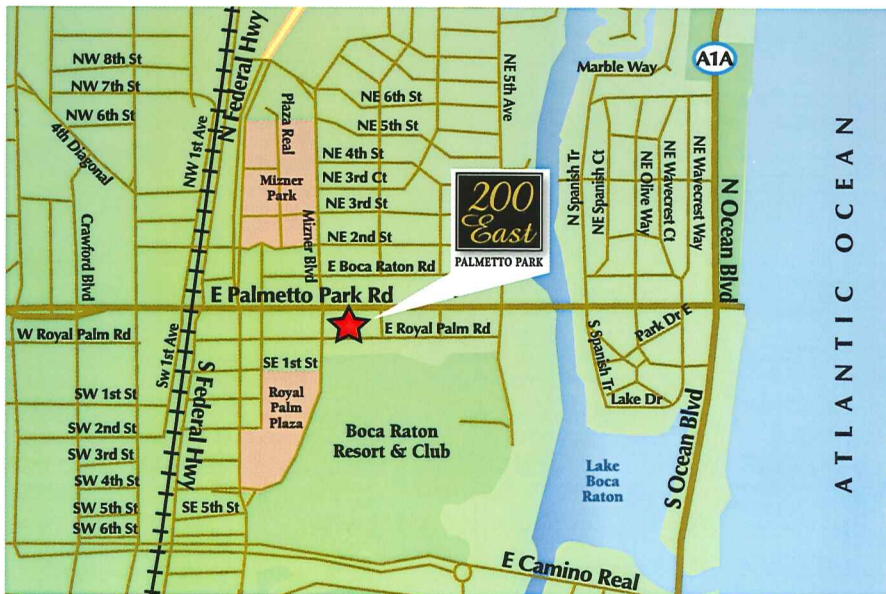

PALMETTO PARK RD.

MIZNER BLVD.

*Remarkable
Retail Space
With The
Ultimate
Boca Raton
Address!*

*200 East Retail Is Located On
East Palmetto Park Road & Mizner Boulevard.*

This extraordinary address makes the ideal retail location. Lush luxury residences above – and all of Boca's attractions and excitement around.

ATLANTIC OCEAN