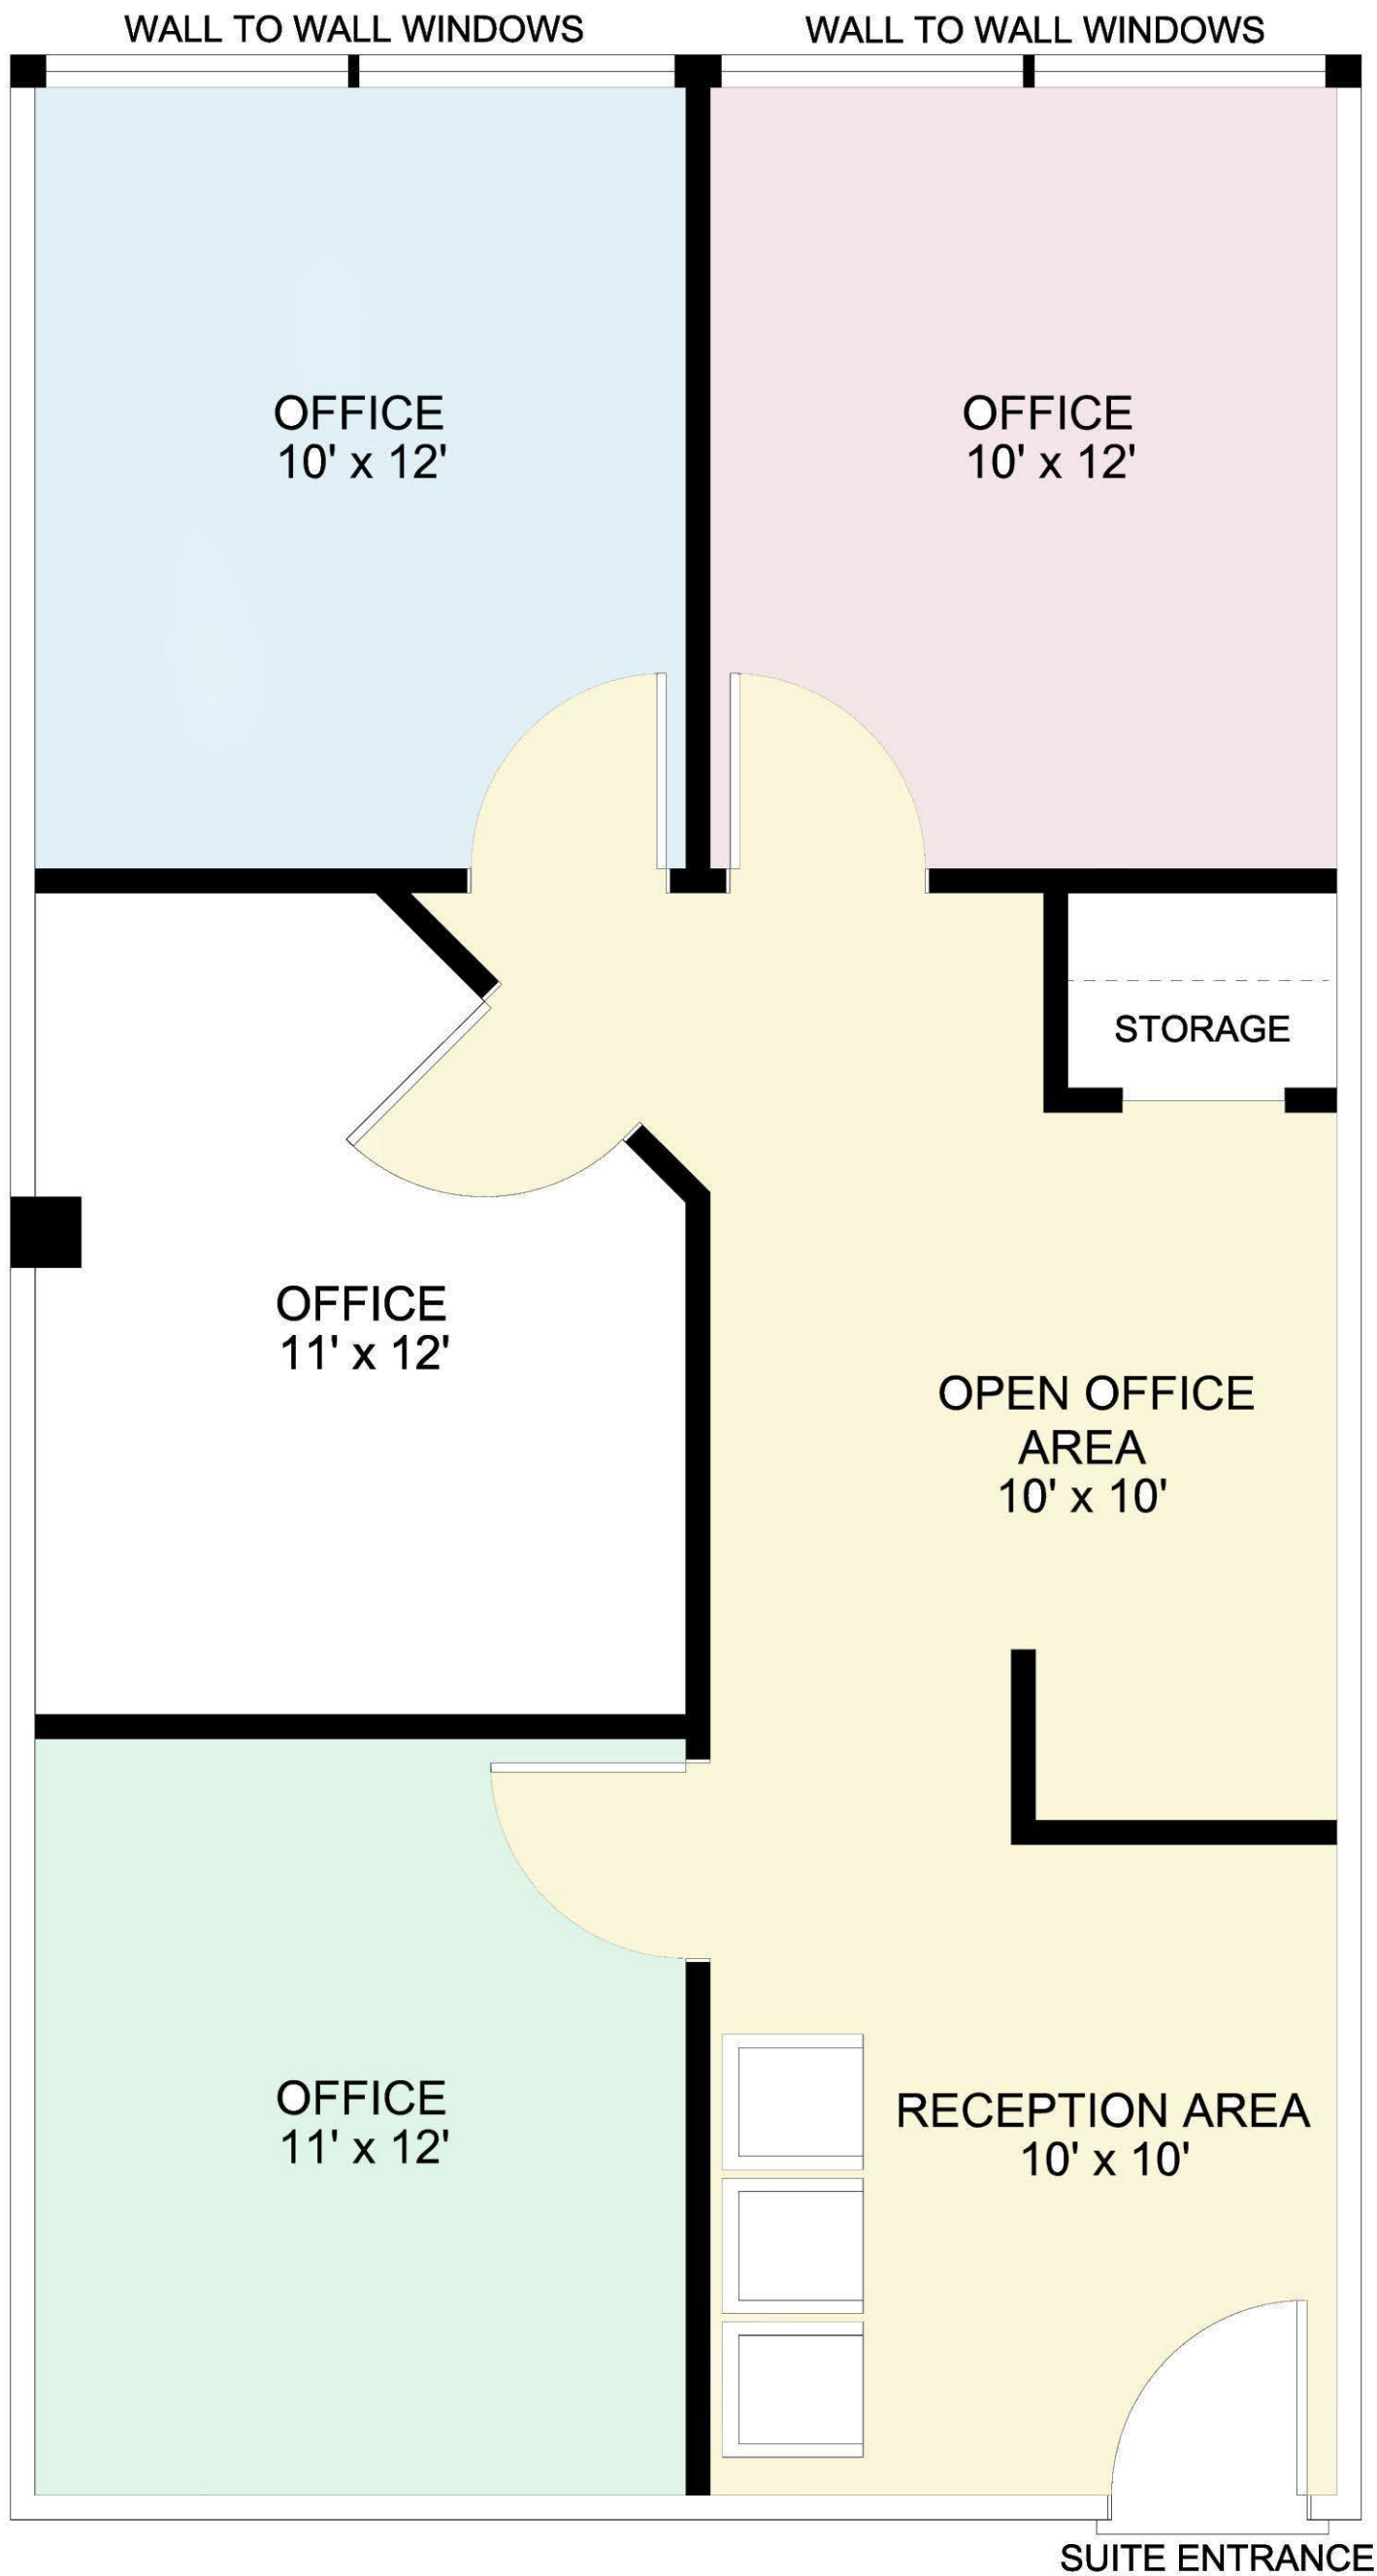

ONE LINCOLN PLACE
1900 GLADES ROAD
SUITE 355

937 Square Feet

NOTE: ALL DIMENSIONS ARE APPROXIMATE